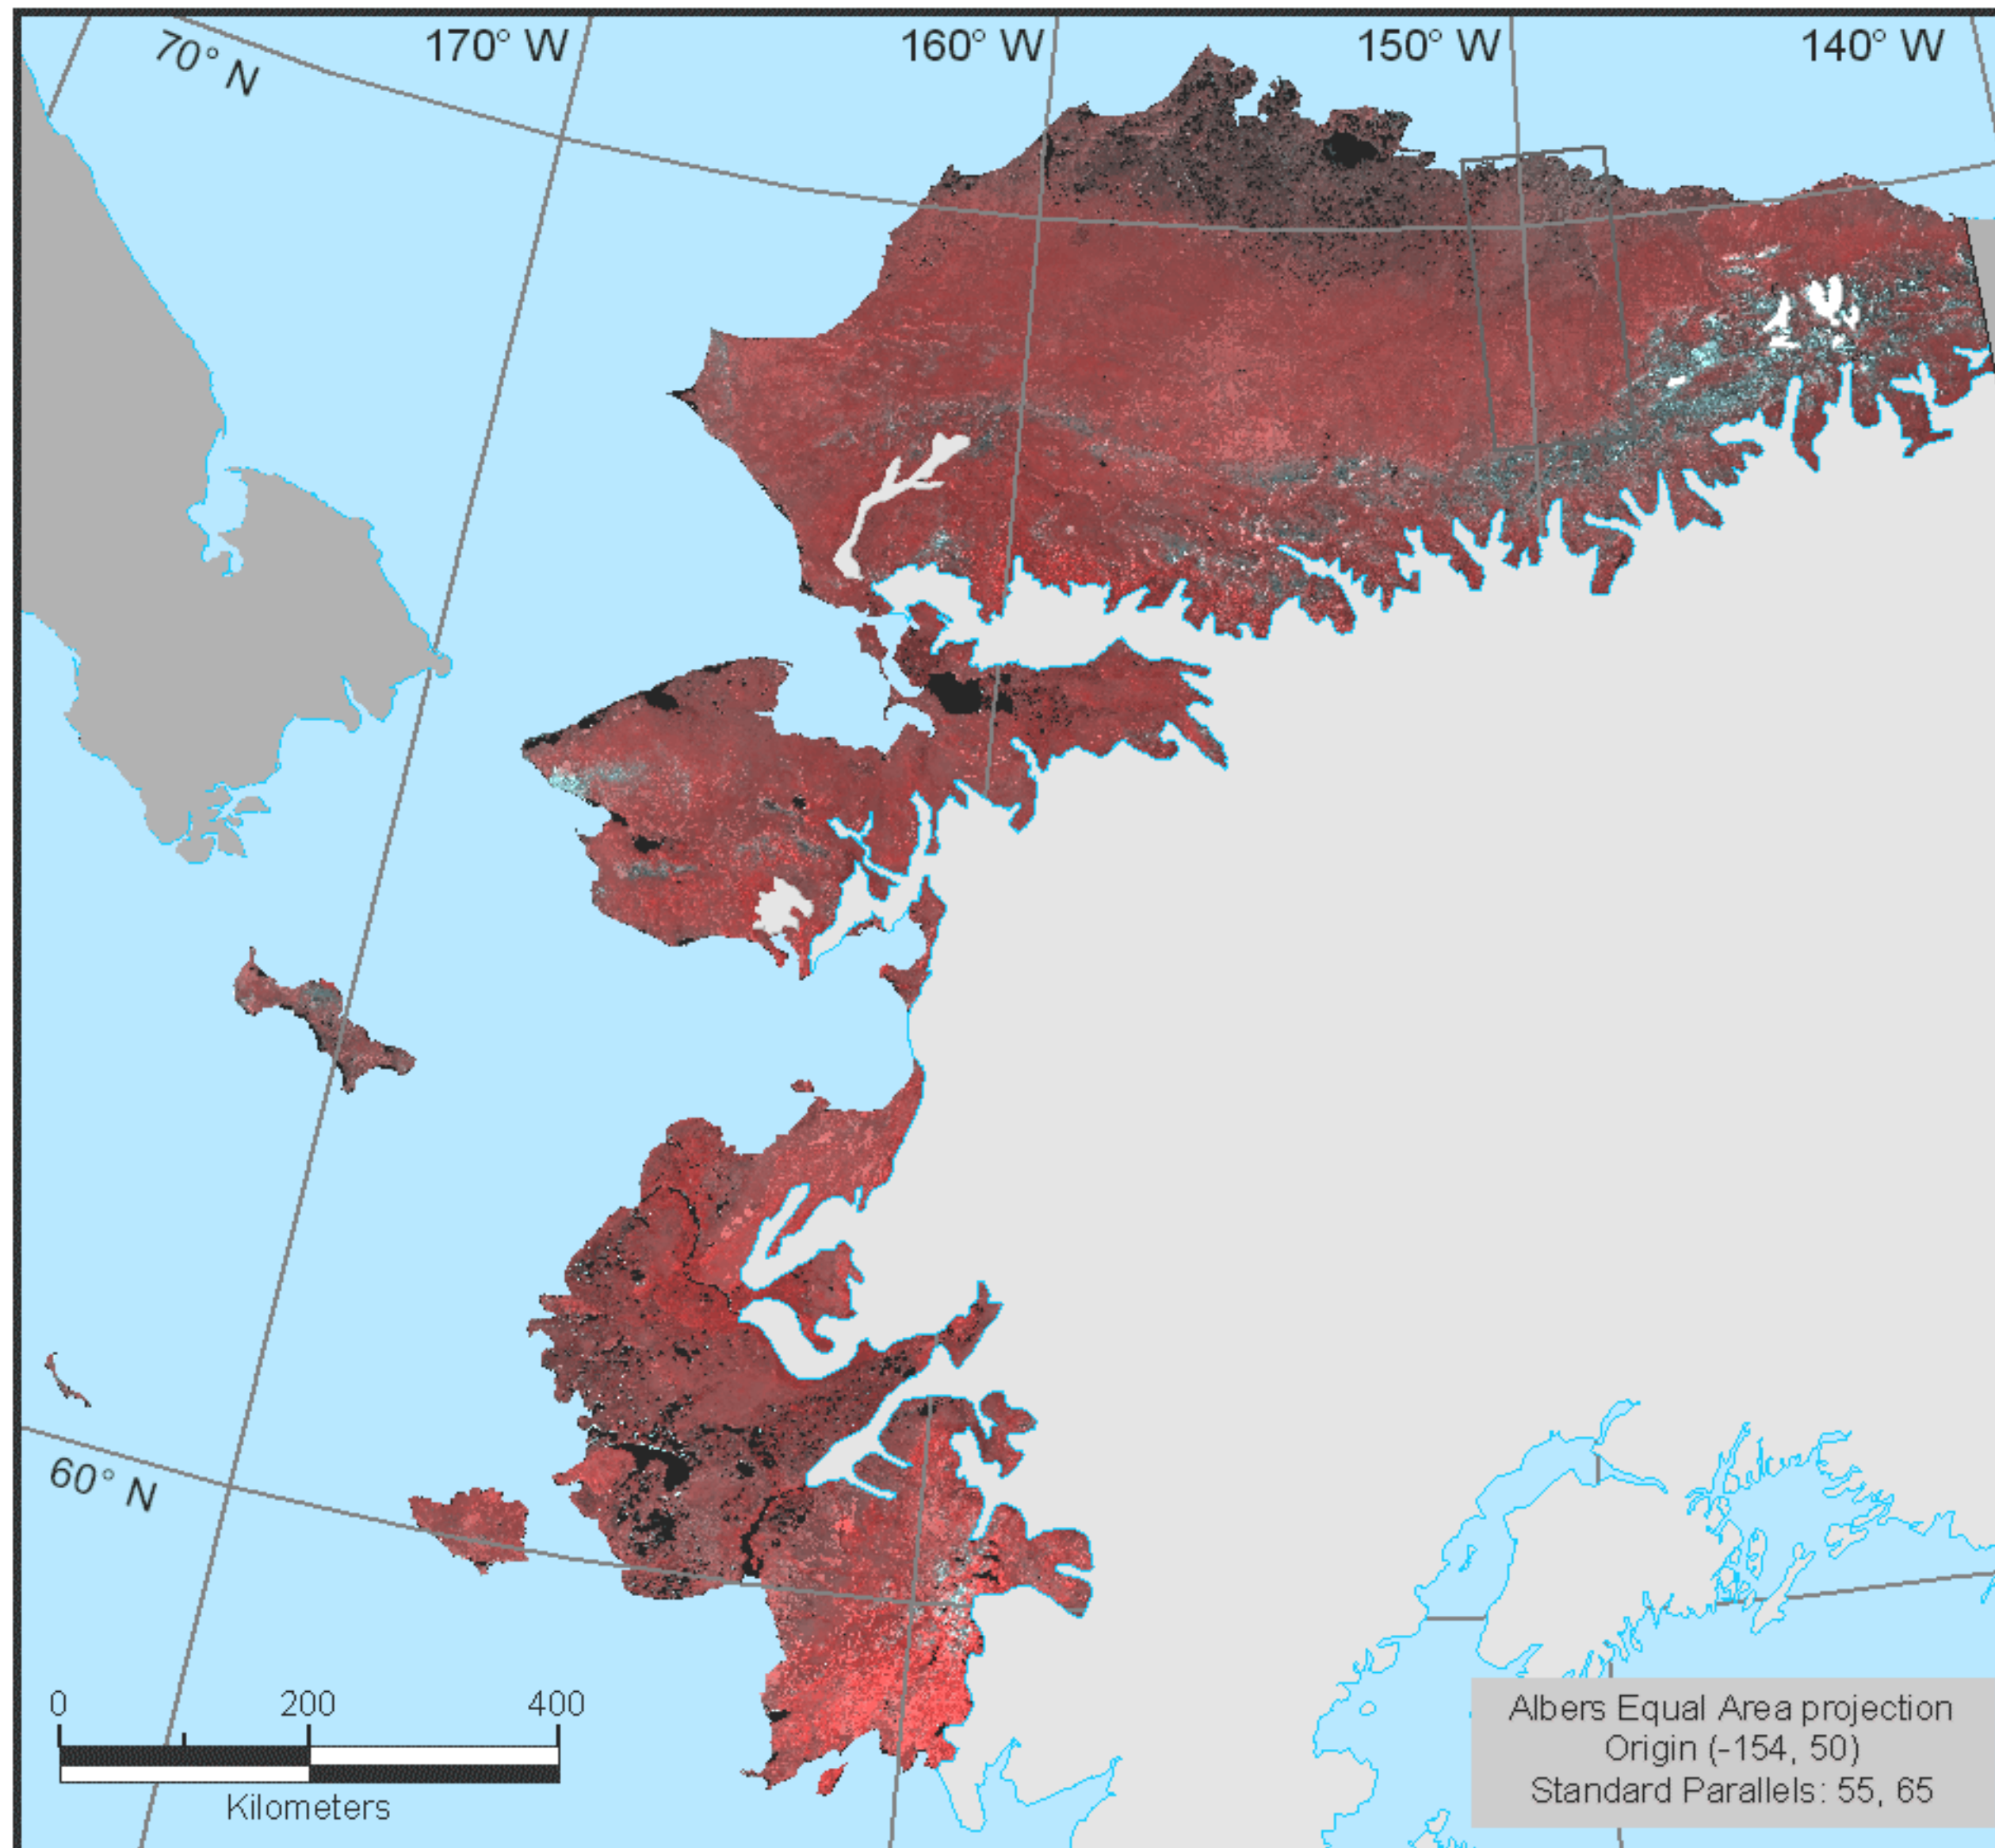

Arctic Alaska
False color-infrared image
of AVHRR satellite data

Raynolds MA, Walker DA and Maier HA. 2006. Alaska Arctic Tundra Vegetation Map. Scale 1:4,000,000. Conservation of Arctic Flora and Fauna (CAFF) Map No. 2, U.S. Fish and Wildlife Service, Anchorage, Alaska.