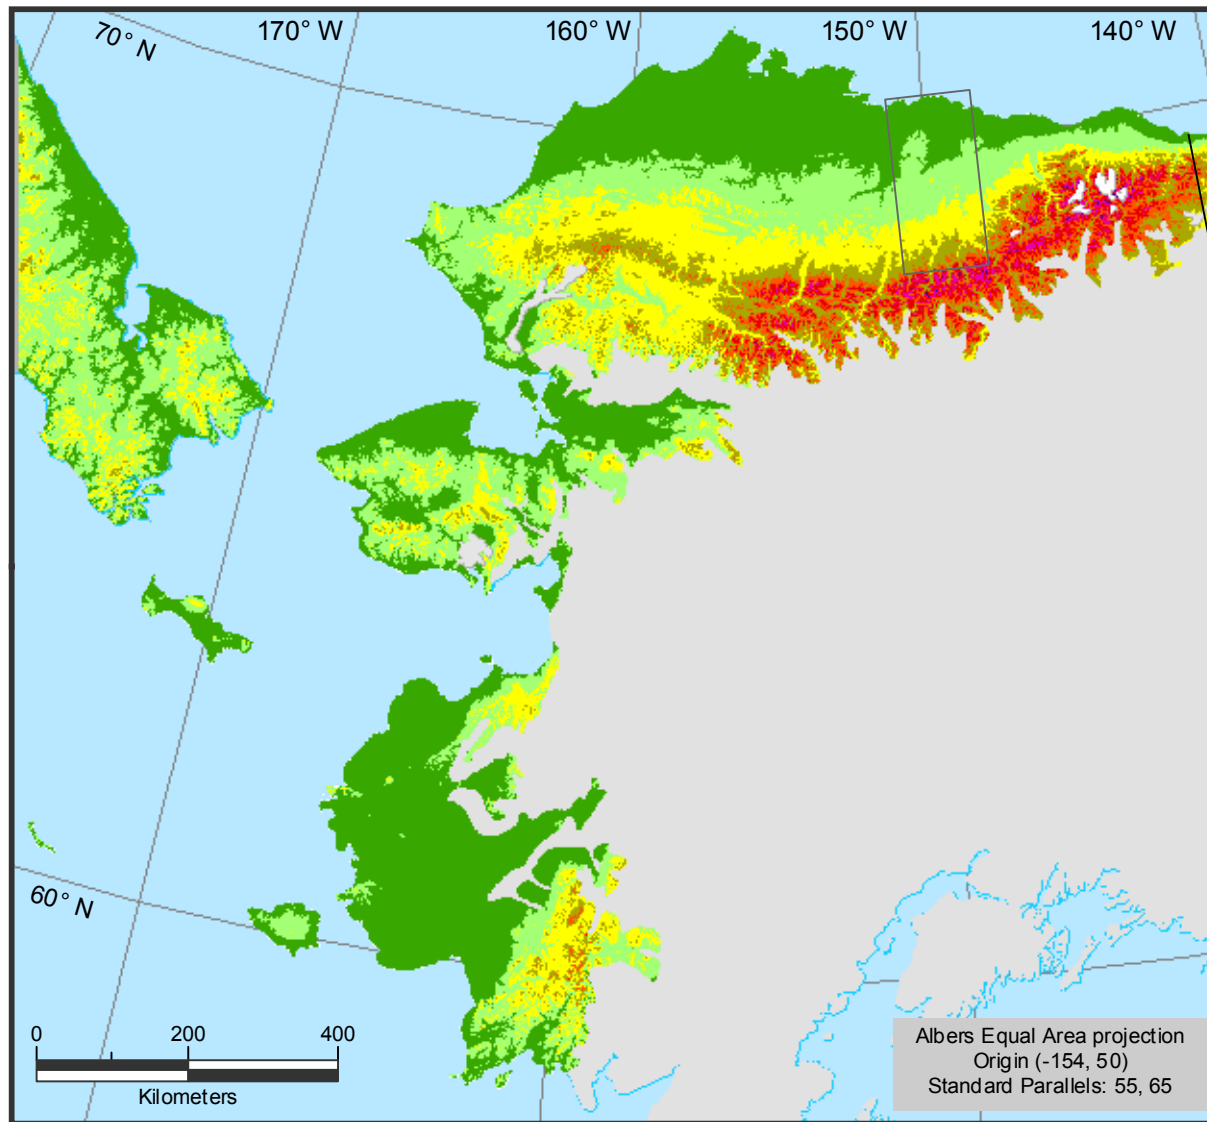

Arctic Alaska Elevation

Raynolds MA, Walker DA and Maier HA. 2006. Alaska Arctic Tundra Vegetation Map. Scale 1:4,000,000. Conservation of Arctic Flora and Fauna (CAFF) Map No. 2, U.S. Fish and Wildlife Service, Anchorage, Alaska.