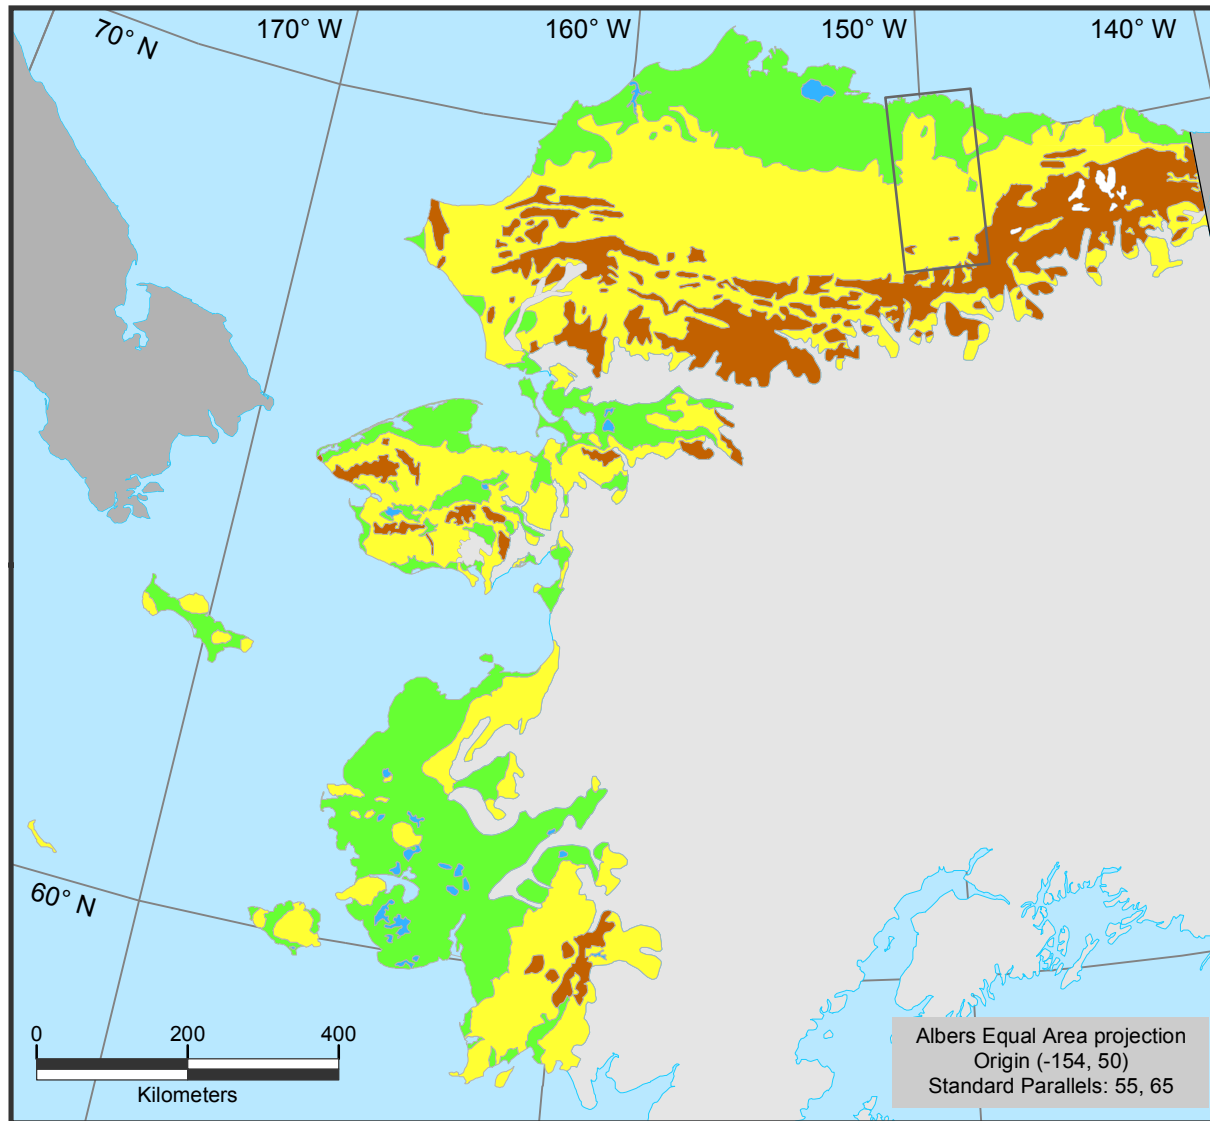

Alaska Arctic Physiography

- Glacier
- Plain
- Hill
- Mountain
- Lake
- Lagoon
- Kuparuk River Basin

Raynolds MA, Walker DA and Maier HA. 2006. Alaska Arctic Tundra Vegetation Map. Scale 1:4,000,000. Conservation of Arctic Flora and Fauna (CAFF) Map No. 2, U.S. Fish and Wildlife Service, Anchorage, Alaska.